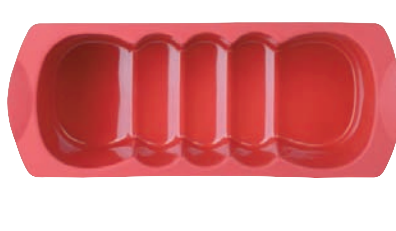

100% of profits will go to help those affected by the wildfires in Southern California.